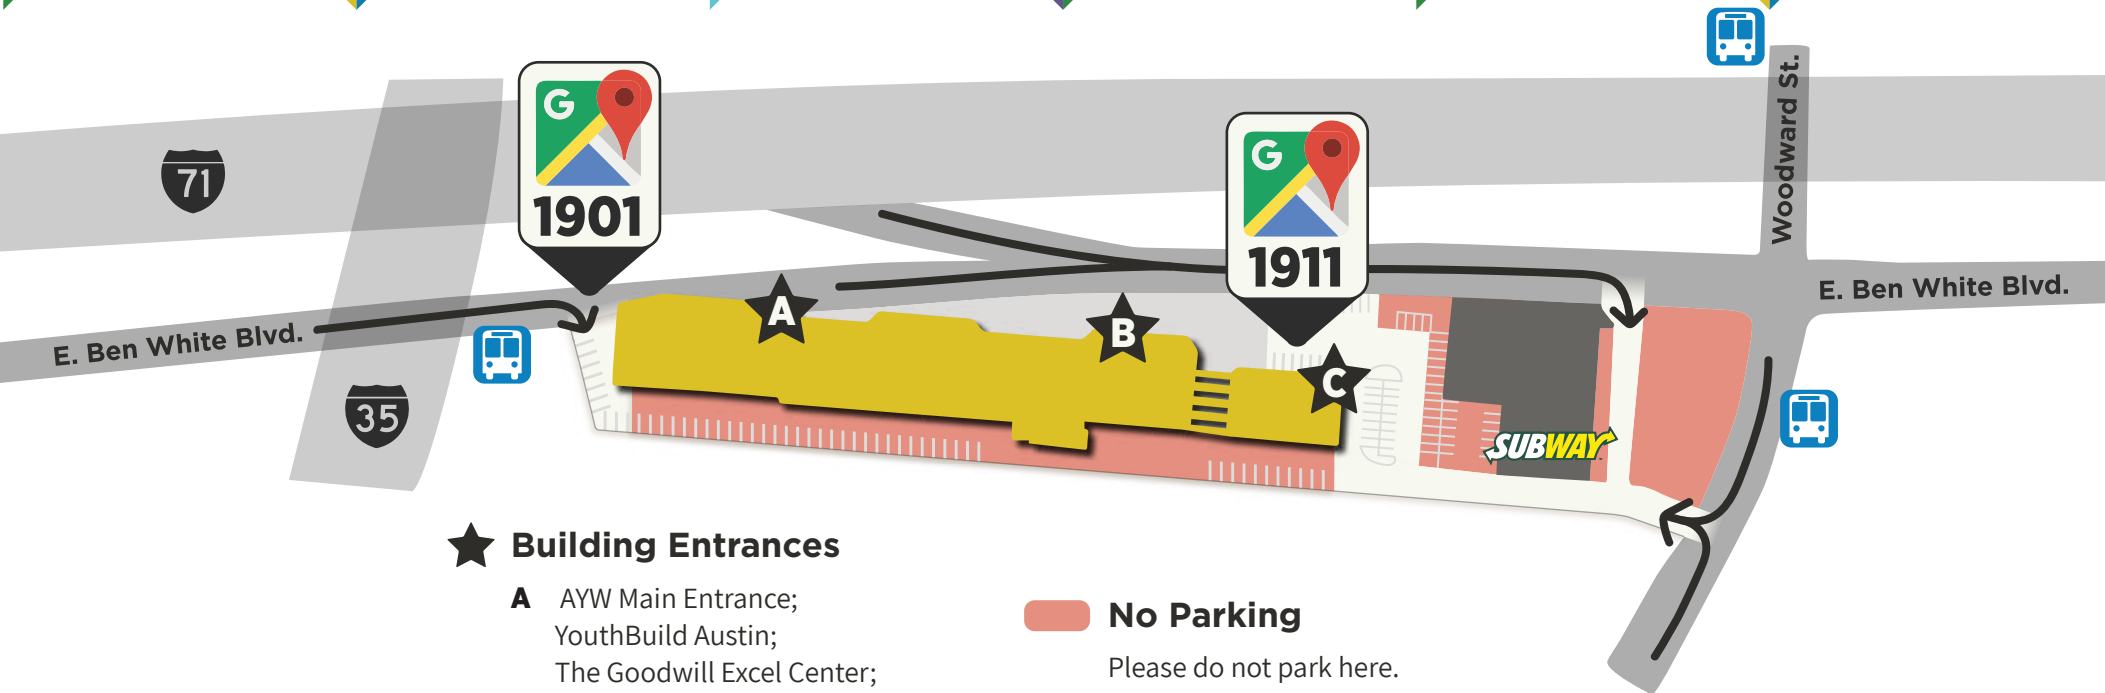

American YouthWorks Visitor Map

1901 E. Ben White Blvd. Svrđ EB, Austin, TX 78741 | (512) 744-1900

★ Building Entrances

- A** AYW Main Entrance;
YouthBuild Austin;
The Goodwill Excel Center;
Pearson-Vue Testing Center
- B** AYW Headquarters;
Texas Conservation Corps
- C** Child Inc. (1911 E. Ben White Blvd.)

 **No Parking**
Please do not park here.

 **Bus Stops**
Bus stops for #7 or #310

Who's in this building?

Mapa para Visitantes de American YouthWorks

1901 E. Ben White Blvd. Svrđ EB, Austin, TX 78741 | (512) 744-1900

★ Entradas en el edificio

- A** AYW Main Entrance;
YouthBuild Austin;
The Goodwill Excel Center;
Pearson-Vue Testing Center
- B** AYW Headquarters;
Texas Conservation Corps
- C** Child Inc. (1911 E. Ben White Blvd.)